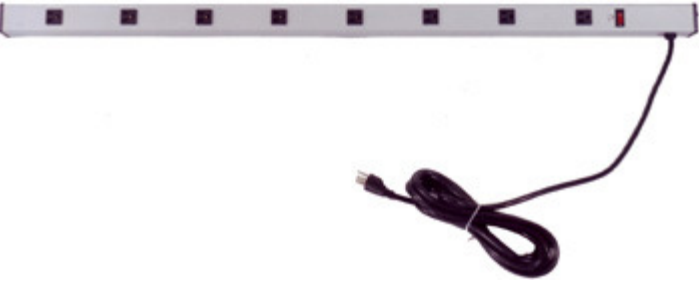

## Industrial Grade Outlet Unites (BPS Series)

These units are designed for industrial applications such as computer cabinets, racks, and other areas where multiple outlets are needed.

All models are UL1363 or UL60950 approved and come standard with a 15 Amp or 20 Amp circuit breaker, mounting hardware (clips snap & slide), and a lifetime warranty. On/Off switch available for all models. The 20 Amp models are complete with 20 Amp circuit breaker, wiring, switch and 20 Amp duplexes.