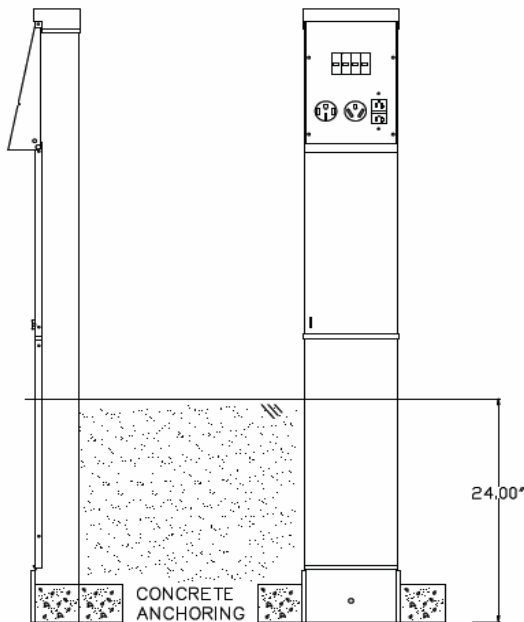

66" Direct Burial

EMC Part #	2P 50A Breaker & 14-50R 120/240v Recept	1P 30A Breaker & TT-30R 120v Recept	1P 20A Breaker & 120v GFI Recept	Type
RVUMPED	1	1	1	Direct Burial
RVUMP13		1	1	
RVUMP2312		2	1	
RVUMP15	1		1	
RVUMP22			2	
RVUMP32			3	
RVUMPEDDL	2	2	2	Dual Pedestal Direct Burial
RVUMP13DL		2	2	
RVUMP15DL	2		2	
RVUMPEDP	1	1	1	Pad Mount
RVUMP13P		1	1	
RVUMP2312P		2	1	
RVUMP15P	1		1	
RVUMP12P			1	
RVUMP32P			3	
RVUMPEDDLP	2	2	2	Dual Pedestal Pad Mount
RVUMP13DLP		2	2	
RVUMP15DLP	2		2	

42" Pad Mount

Electrical Materials Un-metered RV pedestals provide weatherproof electrical service, from 20 to 100A 120/ 240V single phase.

Our pedestals are installed throughout the U.S and Canada. Installations include private RV parks, state parks, national forests, national parks, county parks and fairs and municipal parks.