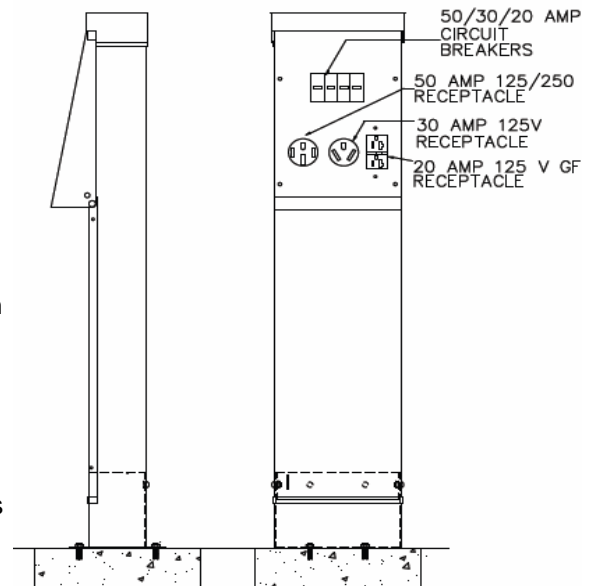

66" Direct Burial

EMC Part #	2P 50A Breaker & 14-50R 120/240v Recept	1P 30A Breaker & TT-30R 120v Recept	1P 20A Breaker & 120v GFI Recept	Type
RVUMPED	1	1	1	Direct Burial
RVUMP13		1	1	
RVUMP2312		2	1	
RVUMP15	1		1	
RVUMP22			2	
RVUMP32			3	
RVUMPEDDL	2	2	2	Dual Pedestal Direct Burial
RVUMP13DL		2	2	
RVUMP15DL	2		2	
RVUMPEDP	1	1	1	Pad Mount
RVUMP13P		1	1	
RVUMP2312P		2	1	
RVUMP15P	1		1	
RVUMP12P			1	
RVUMP32P			3	
RVUMPEDDLP	2	2	2	Dual Pedestal Pad Mount
RVUMP13DLP		2	2	
RVUMP15DLP	2		2	

42" Pad Mount

Electrical Materials Un-metered RV pedestals provide weatherproof electrical service, from 20 to 100A 120/ 240V single phase.

Our pedestals are installed throughout the U.S and Canada. Installations include private RV parks, state parks, national forests, national parks, county parks and fairs and municipal parks.

The rotating breaker cover and top access panel both have provisions for locking. Standard breaker and receptacle configuration includes a 30A 125V receptacle, 50A 125/250V NEMA 14-50R receptacle and 20A 125V GFCI receptacle. Other receptacle configurations are also available including 30/20, 50/20, 30/30/20, 20/20/20, 20/20 and 20 amp.